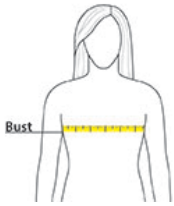

Body Length at Back: Measured from high point shoulder to finished hem at back.

Bust: Measured across the chest one inch below armhole when laid flat.

Sleeve Length: Start at center of neck and measure down shoulder, down sleeve to hem.

SIZE CHARTS

	XS	S	M	L	XL	XXL	3XL	4XL
Size	2	4/6	8/10	12/14	16/18	20/22	24/26	28/30
Bust	32-34	35-36	37-38	39-41	42-44	45-47	48-51	52-55

SPEC SHEET + MEASUREMENTS

SPORT-TEK

Sport-Tek® Women's PosiCharge® Tri-Blend Wicking
Polo. LST405

HOW TO MEASURE

BUST

Measure under the arm and around the fullest part of the bust with arms down, keeping tape horizontal.

COLORS

Black Triad
Solid
PMS BLACK
C

Dark Grey
Heather
PMS COOL
GRAY 11C

Forest Green
Heather
PMS 3435C